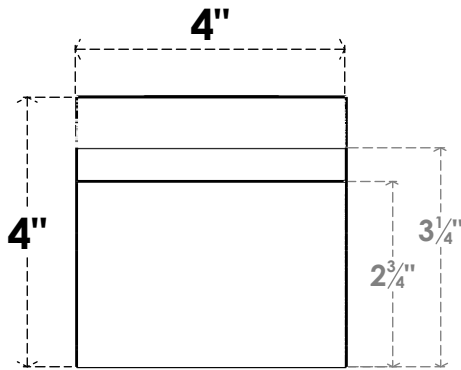

ITEM NUMBER: RFTURO040X04000X20000X004YOR00RCPR

4"W X 4"H X 20"L TIMBERTHANE ROUGH CEDAR YORKTOWN FAUX WOOD OPEN RAFTER TAIL, 4"L END, PRIMED TAN

SIDE PROFILE

ISOMETRIC

FRONT PROFILE

GENERATED DATE : 03/02/2023