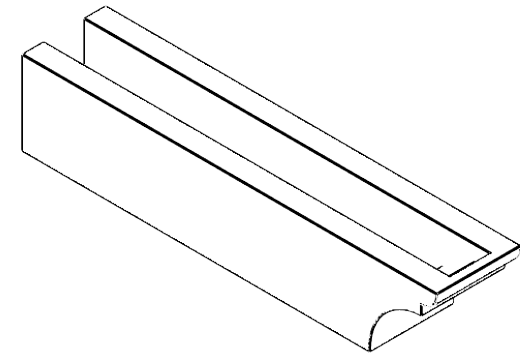

ITEM NUMBER: RFTURO040X04000X20000X004YOR00RCPR

4"W X 4"H X 20"L TIMBERTHANE ROUGH CEDAR YORKTOWN FAUX WOOD OPEN RAFTER TAIL, 4"L END, PRIMED TAN

SIDE PROFILE

ISOMETRIC

FRONT PROFILE

GENERATED DATE : 03/02/2023