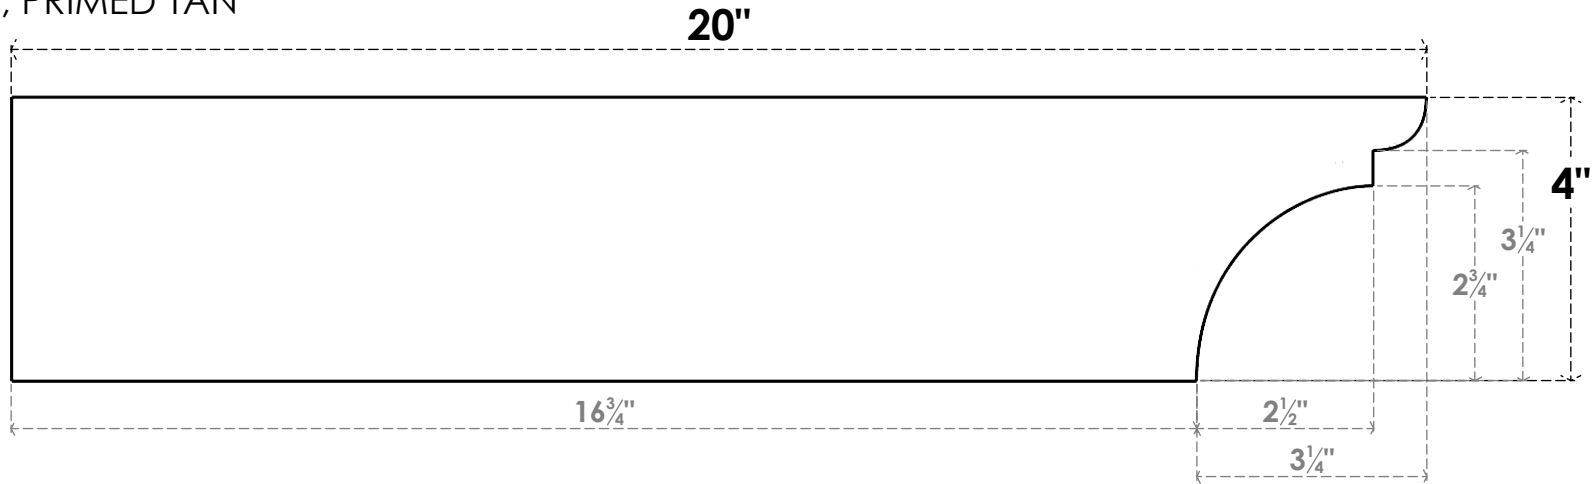

ITEM NUMBER: RFTURO040X04000X20000X004YOR00RCPR

4"W X 4"H X 20"L TIMBERTHANE ROUGH CEDAR YORKTOWN FAUX WOOD OPEN RAFTER TAIL, 4"L END, PRIMED TAN

SIDE PROFILE

ISOMETRIC

FRONT PROFILE

GENERATED DATE : 03/02/2023